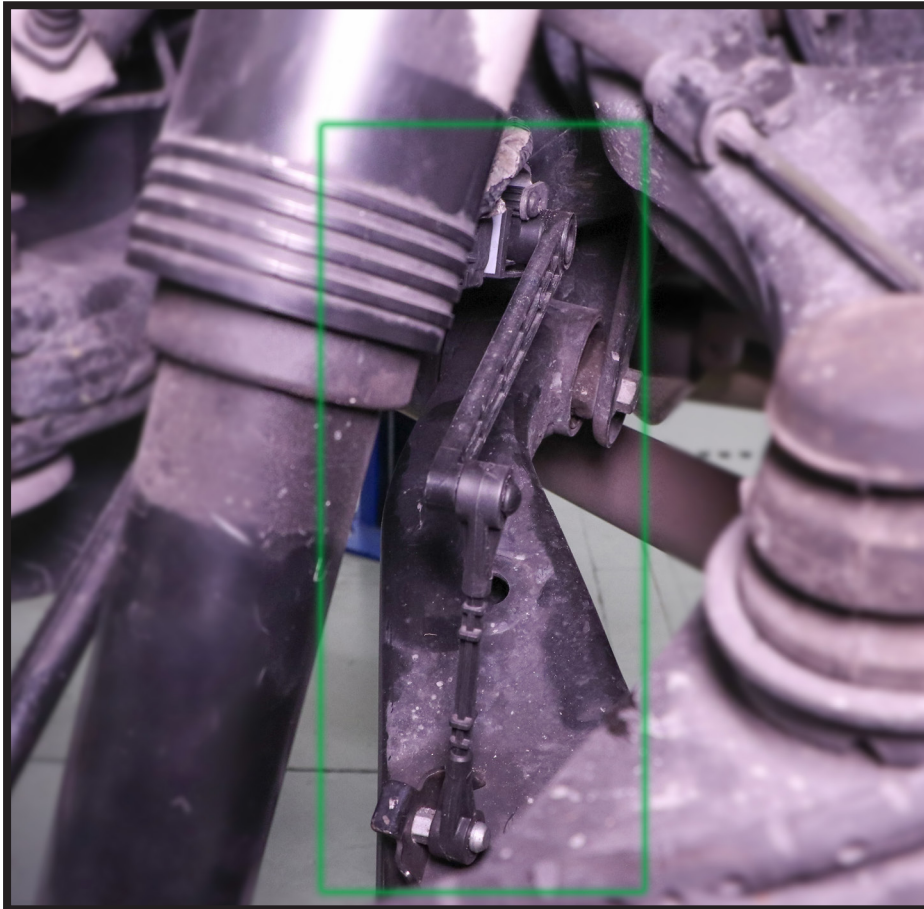

NOTICE
RIDE HEIGHT SENSORS INSTALLATION ORIENTATION
RH-3379

Proper installation is essential to experience and appreciate the benefits of this system. Please take a moment to review these installation instructions before you begin to install these components on your vehicle. The removal and installation of air suspension products should only be performed by a fully qualified, ASE Certified, professional.

It is equally important to be aware of all necessary safety measures while installing your new Air Suspension System. This includes proper lifting and immobilizing of the vehicle and isolation of any stored energy to prevent personal injury or property damage.

Reading this manual signifies your agreement to the terms of the general release, waiver of liability, and hold harmless agreement, the full text of which is available at www.arnottinc.com.

THIS NOTICE ILLUSTRATES THE PROPER ORIENTATION OF THE RIDE HEIGHT SENSOR RH-3379 AFTER INSTALLATION.

Arnott® is committed to the quality of its products. If you have a question or problem with any Arnott product, please contact Arnott by calling [800-251-8993](tel:800-251-8993) during normal business hours or email techassistance@arnottinc.com.
(In the EU please call +31 (0)73 7850 580 or email info@arnotteurope.com)