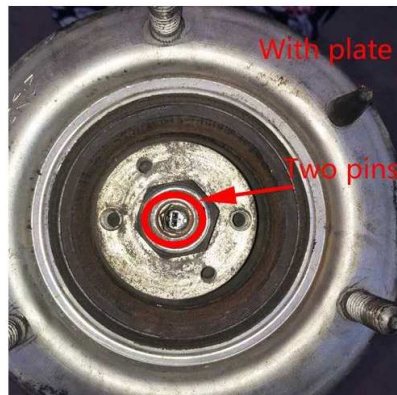

WANTED: USED RANGE ROVER CORES

We Pay up to \$50 Each Plus Shipping *

LAND ROVER—RANGE ROVER

'10-'12 L322 with VDS

Fronts **\$50 ea.**

OE Part Numbers:

LR032560, LR012859, LR012860,
LR032567, LR012885, LR012886