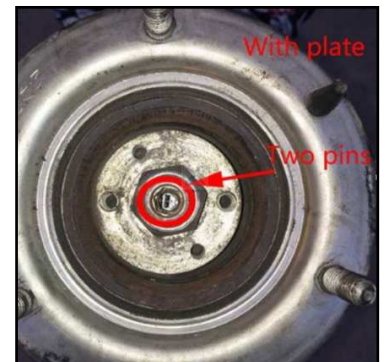

Call Arnott at 1-800-251-8993 or visit www.ArnottBuysCores.com

* Prices above are for each core. Call Arnott or visit ArnottBuysCores.com to order pre-paid shipping label for vendors in the USA. International vendors please contact Arnott for pricing. Prices & needs subject to change.

Updated: August 24st 2018