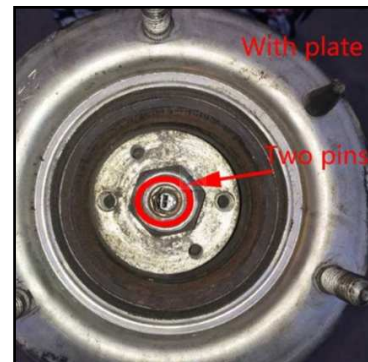

\$115 ea.

LAND ROVER—RANGE ROVER

'10-'12 L322 with VDS ONLY

FRONT \$50 ea.

*Please note Arnott is not currently
purchasing non-VDS front struts.

Call Arnott at 1-800-251-8993 or visit www.ArnottBuysCores.com