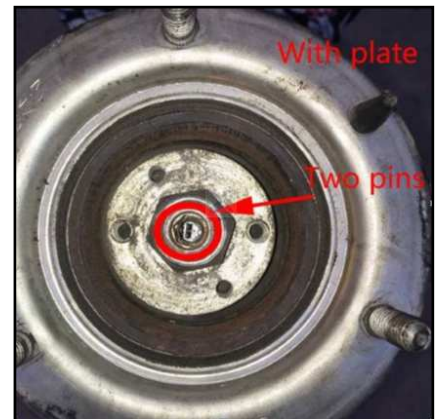

FRONT \$115 ea.

W212/W218 Chassis

LAND ROVER—RANGE ROVER

'10-'12 L322 with VDS ONLY

FRONT \$50 ea.

***Please note Arnett is not currently purchasing non-VDS front struts.**

Call Arnett at 1-800-251-8993 or visit www.ArnettBuysCores.com