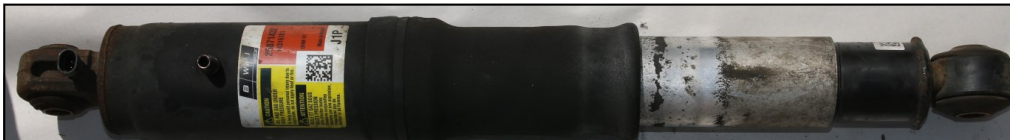

WANTED: USED GM AUTORIDE CORES

We Pay $50 Each Plus Shipping *

**CADILLAC ESCALADE, GMC YUKON & YUKON XL, CHEVROLET
SUBURBAN / TAHOE / AVALANCHE
Rear Air Shock with Autoride $50**

FITS: 2000-2014 Models w/AUTORIDE RPO Z55

Please note Arnott currently only buys 2000-2014 Z55 Autoride rear shocks. We do not buy Z95 MagneRide cores or 2015+ GM cores. You can tell the 08-14 MagneRide cores apart by the flush lower bushing, and the 2015+ GM cores by the wire that comes out of the top.

Rear Air Shock with MagneRide—**Not Purchasing**

FITS: 2008-2014 Models w/ MagneRide RPO Z95

2015+ GM Rear Air Shock—**Not Purchasing**

Call Arnott at 1-800-251-8993 or visit www.ArnottBuysCores.com

* Prices above are for each core. Call Arnott or visit ArnottBuysCores.com to order pre-paid shipping label for vendors in the USA. International vendors please contact Arnott for pricing. Prices & needs subject to change.