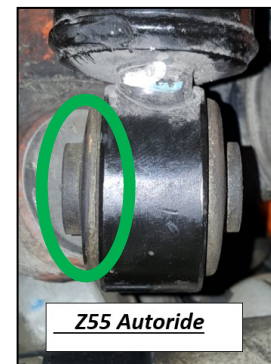

Please note Arnott currently only buys 2000-2014 Z55 Autoride rear shocks. We do not buy Z95 MagneRide cores or 2015+ GM cores. You can tell the 08-14 MagneRide cores apart by the flush lower bushing, and the 2015+ GM cores by the wire that comes out of the top.