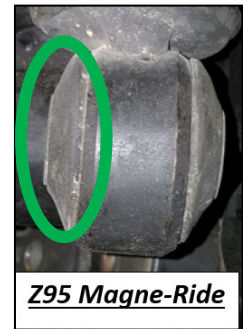

WANTED: USED GM AUTORIDE CORES

We Pay $50 Each Plus Shipping *

**CADILLAC ESCALADE, GMC YUKON & YUKON XL, CHEVROLET
SUBURBAN / TAHOE / AVALANCHE
Rear Air Shock with Autoride $50**

FITS: 2000-2014 Models w/AUTORIDE RPO Z55

Please note Arnott currently only buys 2000-2014 Z55 Autoride rear shocks. We do not buy Z95 MagneRide cores or 2015+ GM cores. You can tell the 08-14 MagneRide cores apart by the flush lower bushing, and the 2015+ GM cores by the wire that comes out of the top.

Rear Air Shock with MagneRide—**Not Purchasing**

FITS: 2008-2014 Models w/ MagneRide RPO Z95

2015+ GM Rear Air Shock—**Not Purchasing**

Call Arnott at 1-800-251-8993 or visit www.ArnottBuysCores.com

* Prices above are for each core. Call Arnott or visit ArnottBuysCores.com to order pre-paid shipping label for vendors in the USA. International vendors please contact Arnott for pricing. Prices & needs subject to change.