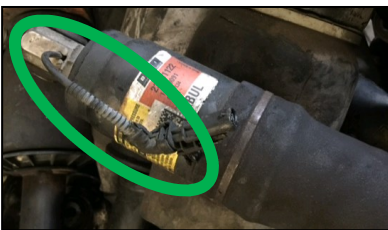

2015+ GM Rear Air Shock—**Not Purchasing**

Call Arnott at 1-800-251-8993 or visit www.ArnottBuysCores.com

* Prices above are for each core. Call Arnott or visit ArnottBuysCores.com to order pre-paid shipping label for vendors in the USA. International vendors please contact Arnott for pricing. Prices & needs subject to change.