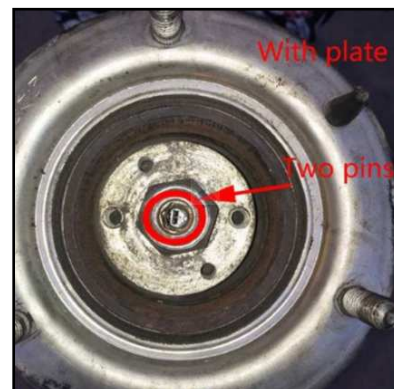

Call Arnott at 1-800-251-8993 or visit www.ArnottBuysCores.com

* Prices above are for each core. Call Arnott or visit ArnottBuysCores.com to order pre-paid shipping label for vendors in the USA. International vendors please contact Arnott for pricing. Prices & needs subject to change.

Updated: February 6th 2019