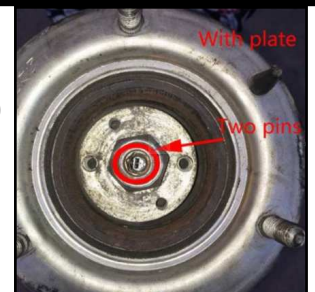

\*Please note Arnott is not currently purchasing non-CVD front struts. CVD cores have "ACT" on the label and the top will have two pins. The non CVD type will have "PAS" on the label and no pins.

LAND ROVER—RANGE ROVER  
10 - 12 L322 with VDS ONLY FRONT \$50  
ea.  
\*Please note Arnott is not currently purchasing non-VDS front struts.